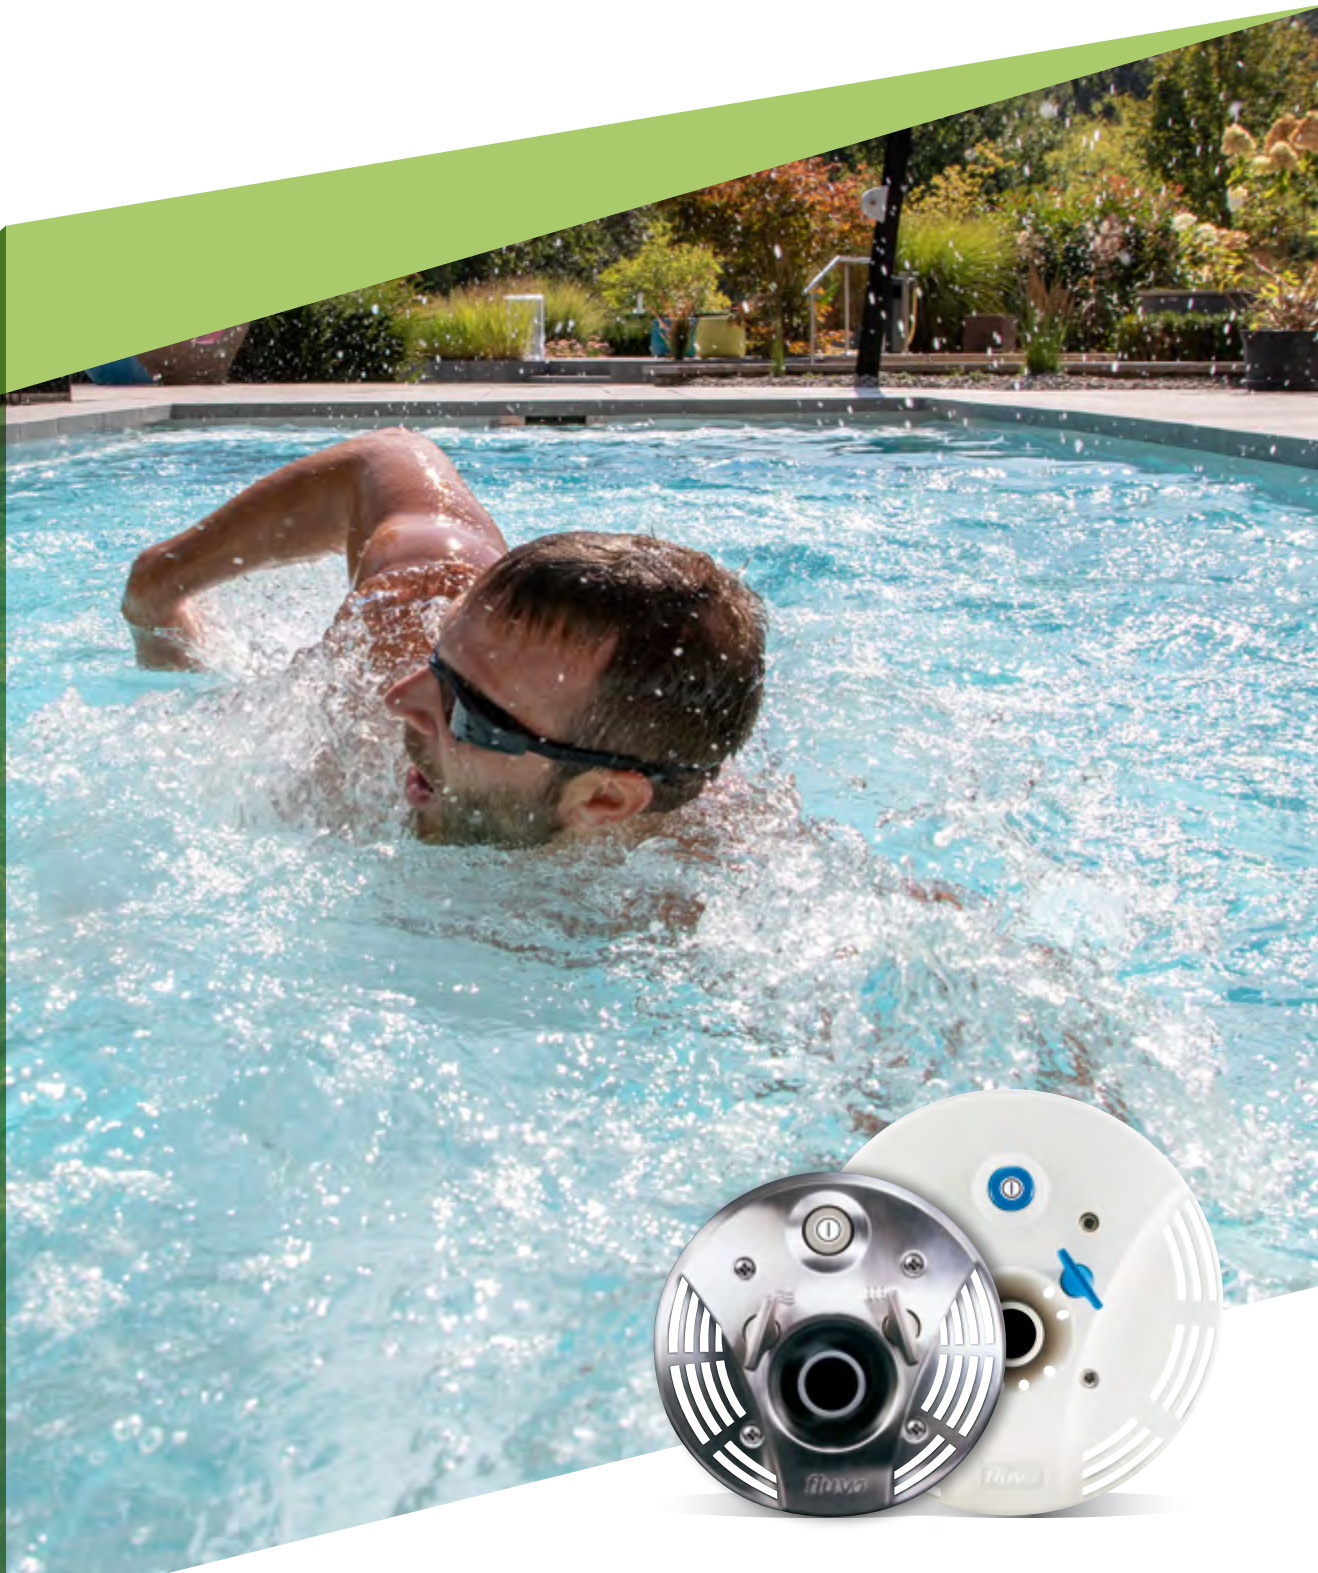

rondo Counter current systems
Fitness and massage

rondo
COUNTER CURRENT SYSTEMS

rondo COUNTER CURRENT SYSTEMS

Fitness and massage

rondo is a counter current system that provides fun and relaxation in private pools. From gentle paddling to vigorous, sporting free style, anything is possible without the need to turn when you reach the end of the pool. The counter current system rondo can optionally be combined with a **fluvo**[®] massage hose or an impulse nozzle.

The two rotary knobs allow you to individually adjust the counter current and air mixture to suit your personal massage or fitness enjoyment.

More information
at www.fluvo.de

PRODUCT-HIGHLIGHTS

- ▶ The amount of water and air admixture can be adjusted
- ▶ Massage function optional
- ▶ Movable nozzle
- ▶ Integrated suction
- ▶ Accessories available

Impulse nozzle MD 9
 for vibration massage

Circular handgrip

Handgrips
 for wall mounting

fluvo[®] – THE WORLD OF SWIMMING POOL WATER FEATURES

Our **fluvo**[®] products transform swimming pools into bubbling adventure oases. Counter current systems, hydro-massage, water curtain systems and air bubble systems, but also the latest LED technology are used with water, light and air inspiring effects to simulate mother nature. In order to comply with our