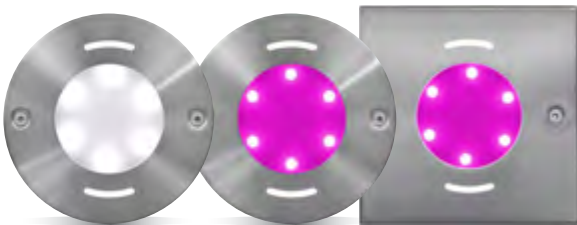

luchs® underwater spotlights are available in LED or RGB versions and in various designs. The spot is ideal for the subtle lighting of seating niches, stairs or pool entrances.

The luchs® control unit is the heart of the pool lighting. Each unit controls up to 6 luchs® NT2 spotlights or 16 luchs® NT SPOT spotlights. A DMX controller, e.g. the i-light-touch from **fluvo®**, is used to set brightness and colour and to program your own color sequences. The future-oriented control technology can be integrated into many building technology BUS systems.

**More information
at www.fluvo.de**

PRODUCT-HIGHLIGHTS

- ▶ Perfect illumination for every pool size and shape
- ▶ Made of high quality stainless steel
- ▶ Connection of up to 6 luchs® NT2 spotlights or 16 luchs® NT SPOT spotlights with just one control unit
- ▶ Adjustment of brightness and colour as well as programming of your own colour sequences via DMX controller i-light-touch
- ▶ Future-oriented control technology, can be integrated into many BUS systems in building technology

TECHNICAL DATA

- ▶ Beam angle 100-110°
- ▶ Spotlight protection class IP 68 (watertight up to 5 m)
- ▶ Control unit protection class IP 65 (direct wall mounting)
- ▶ Dimensions: luchs® NT2 Ø 170 mm or 180x180 mm
luchs® NT SPOT Ø 105 mm
or 105 x 105 mm
- ▶ Suitable for all pool types and retro-fitting
- ▶ Safety and conformity with international regulations and standards

WITH A LARGE BEAM ANGLE

luchs® NT2

LED

RGB

6 LED chips
33 W power LED (white)

6 RGB LED chips
33 W power RGB LED (coloured)

☀ 5.300 lm
🌡 6.500 K
◀ 110°
🕒 0-100 %

☀ 3.800 lm
◀ 110°
🕒 0-100 % via DMX